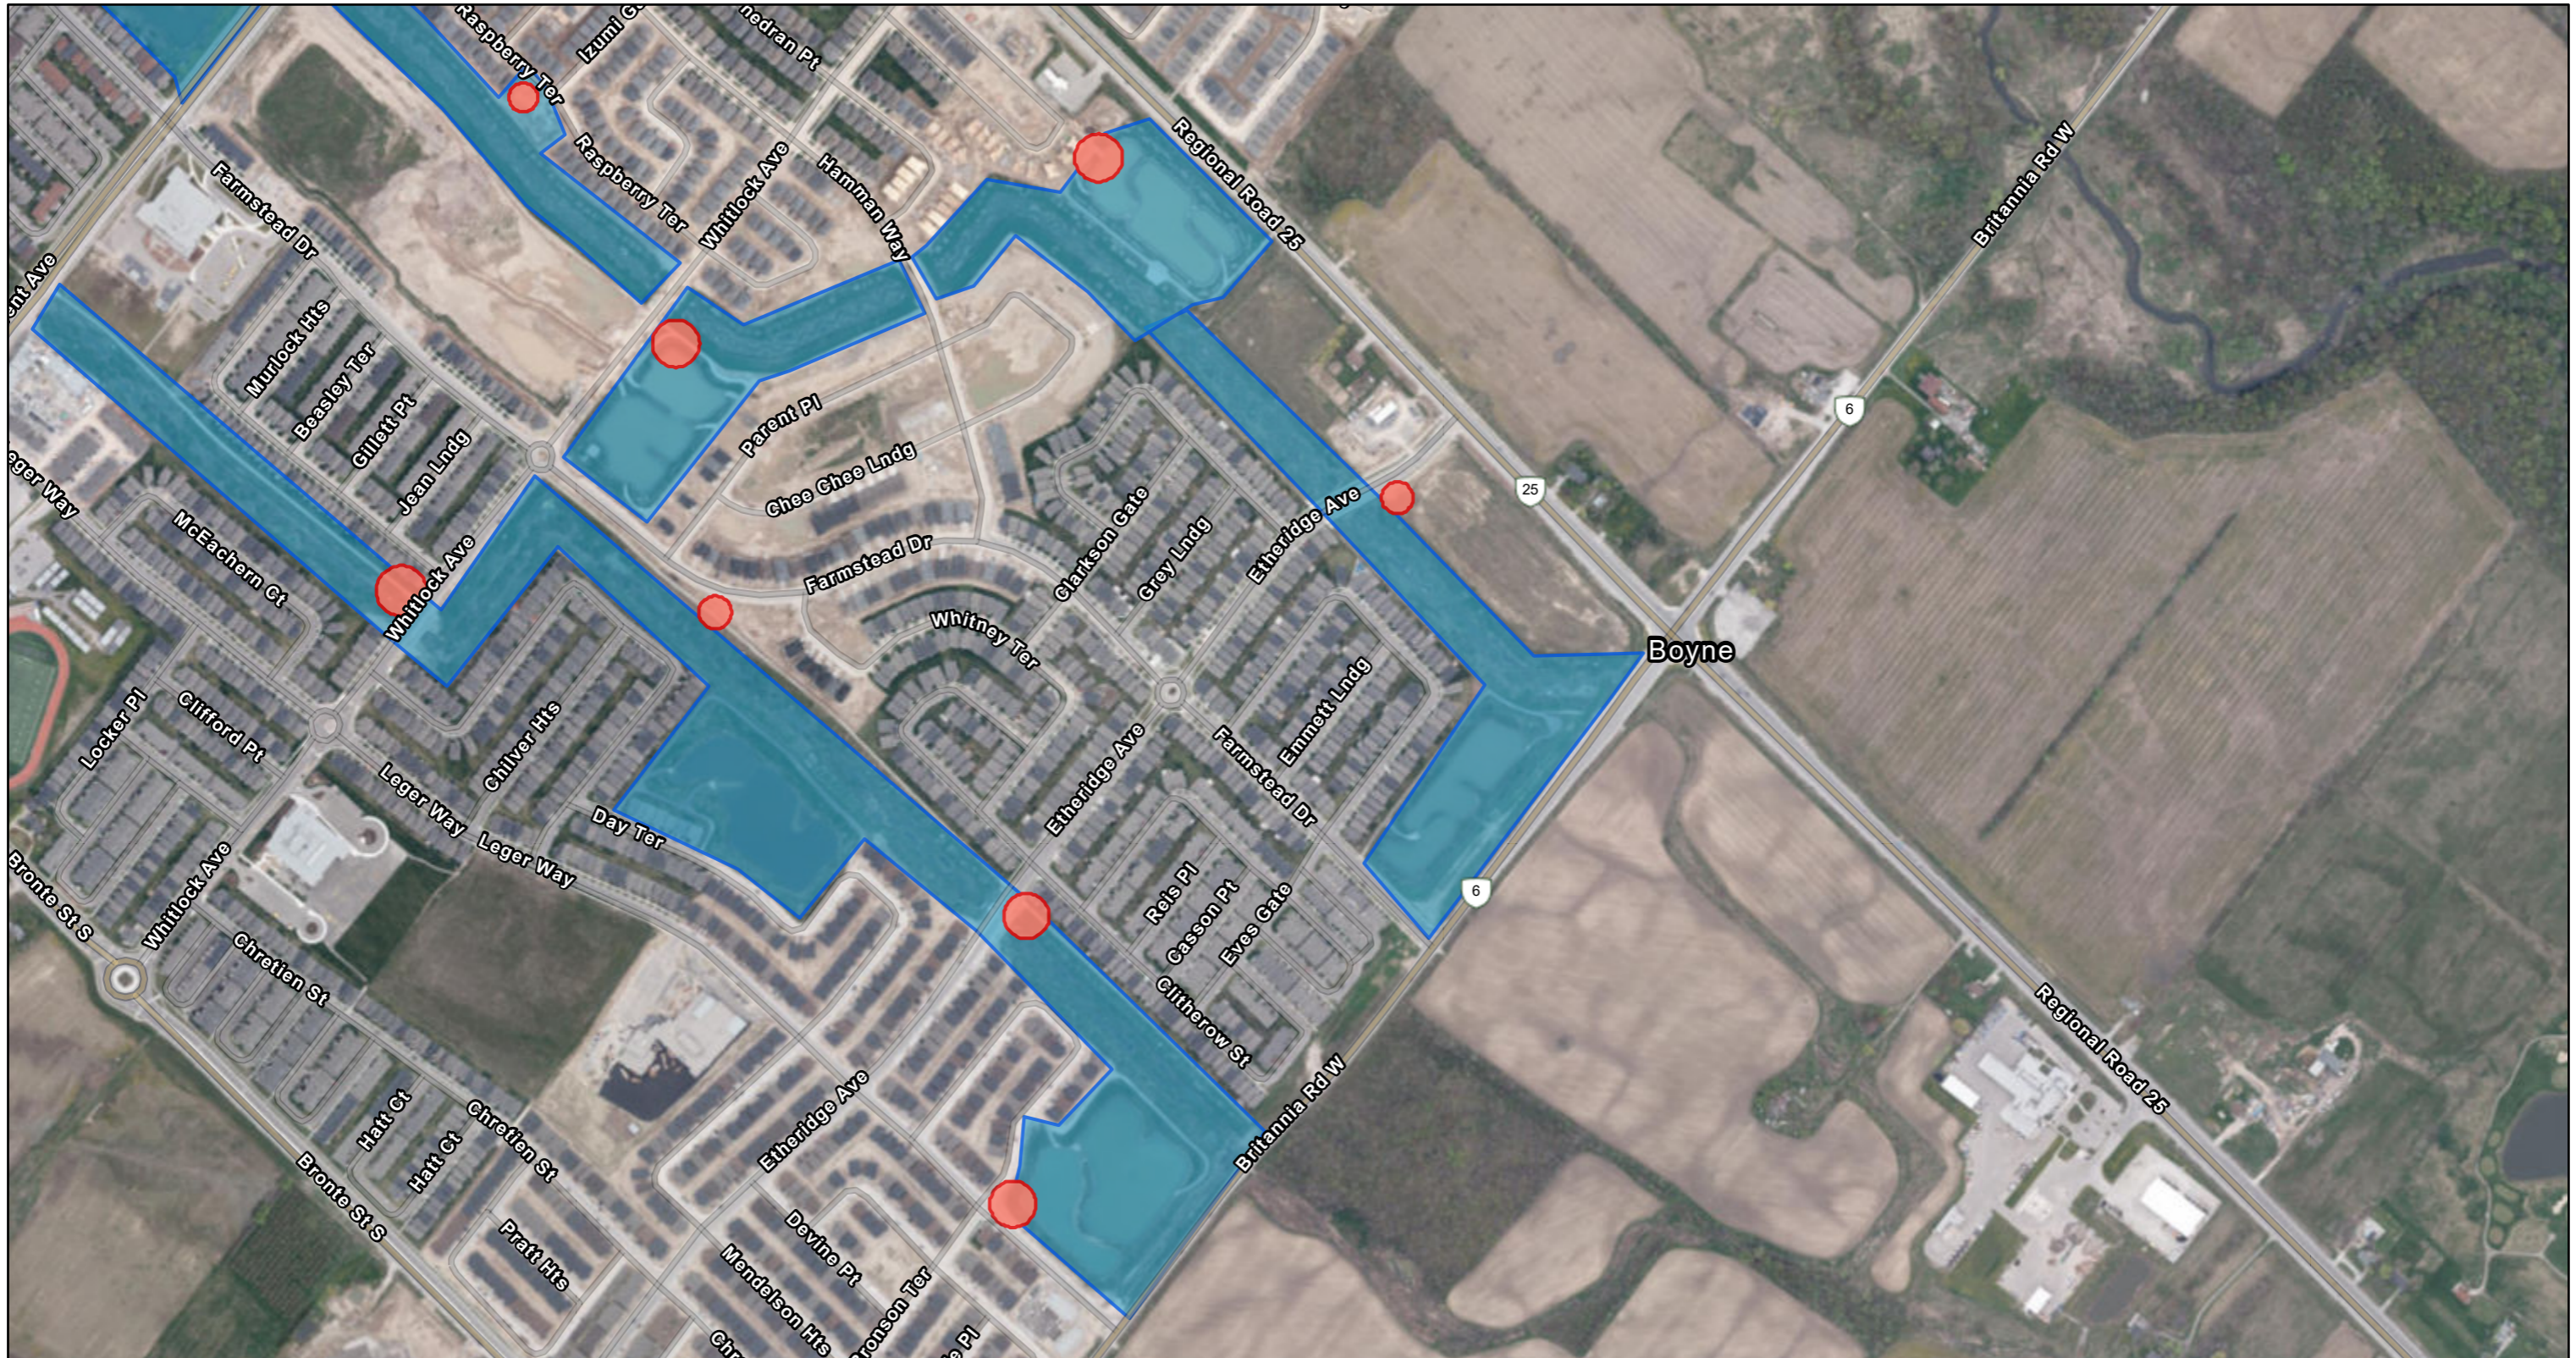

8. Clean Up - Ford Neighbourhood

4/1/2021, 4:04:33 PM

Earth_Day_Areas_5476

 Garbage pick-up locations

 Garbage bag pick-up location

1:9,028

Esri Community Maps Contributors, Province of Ontario, Esri Canada, Esri, HERE, Garmin, INCREMENT P, METI/NASA, USGS, EPA, NPS, US Census Bureau, USDA, NRCAN, Parks Canada, Town of Oakville, USDA FSA, GeoEye, Maxar